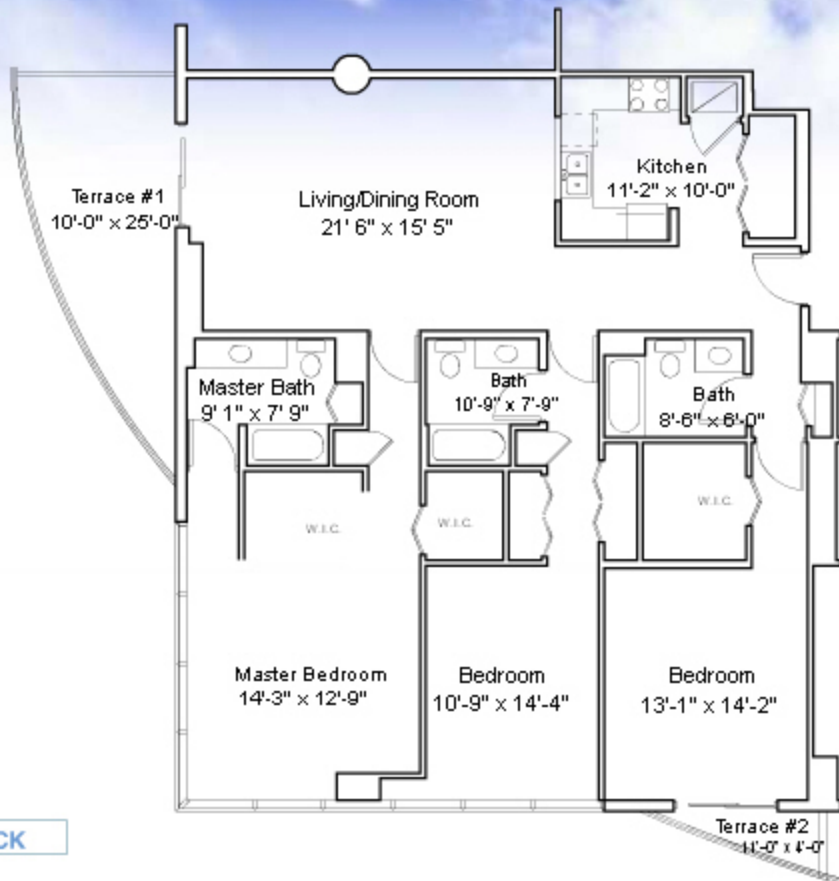

**OORANÓS (sky)**  
Three Bedroom

Interior	1762 Sq. Ft.
Terrace 1	168 Sq. Ft.
Terrace 2	24 Sq. Ft.
<hr/>	
<b>Total Residence</b>	<b>1954 Sq. Ft.</b>

Floors 30 - 35

City

Bay

All balconies vary according to models.